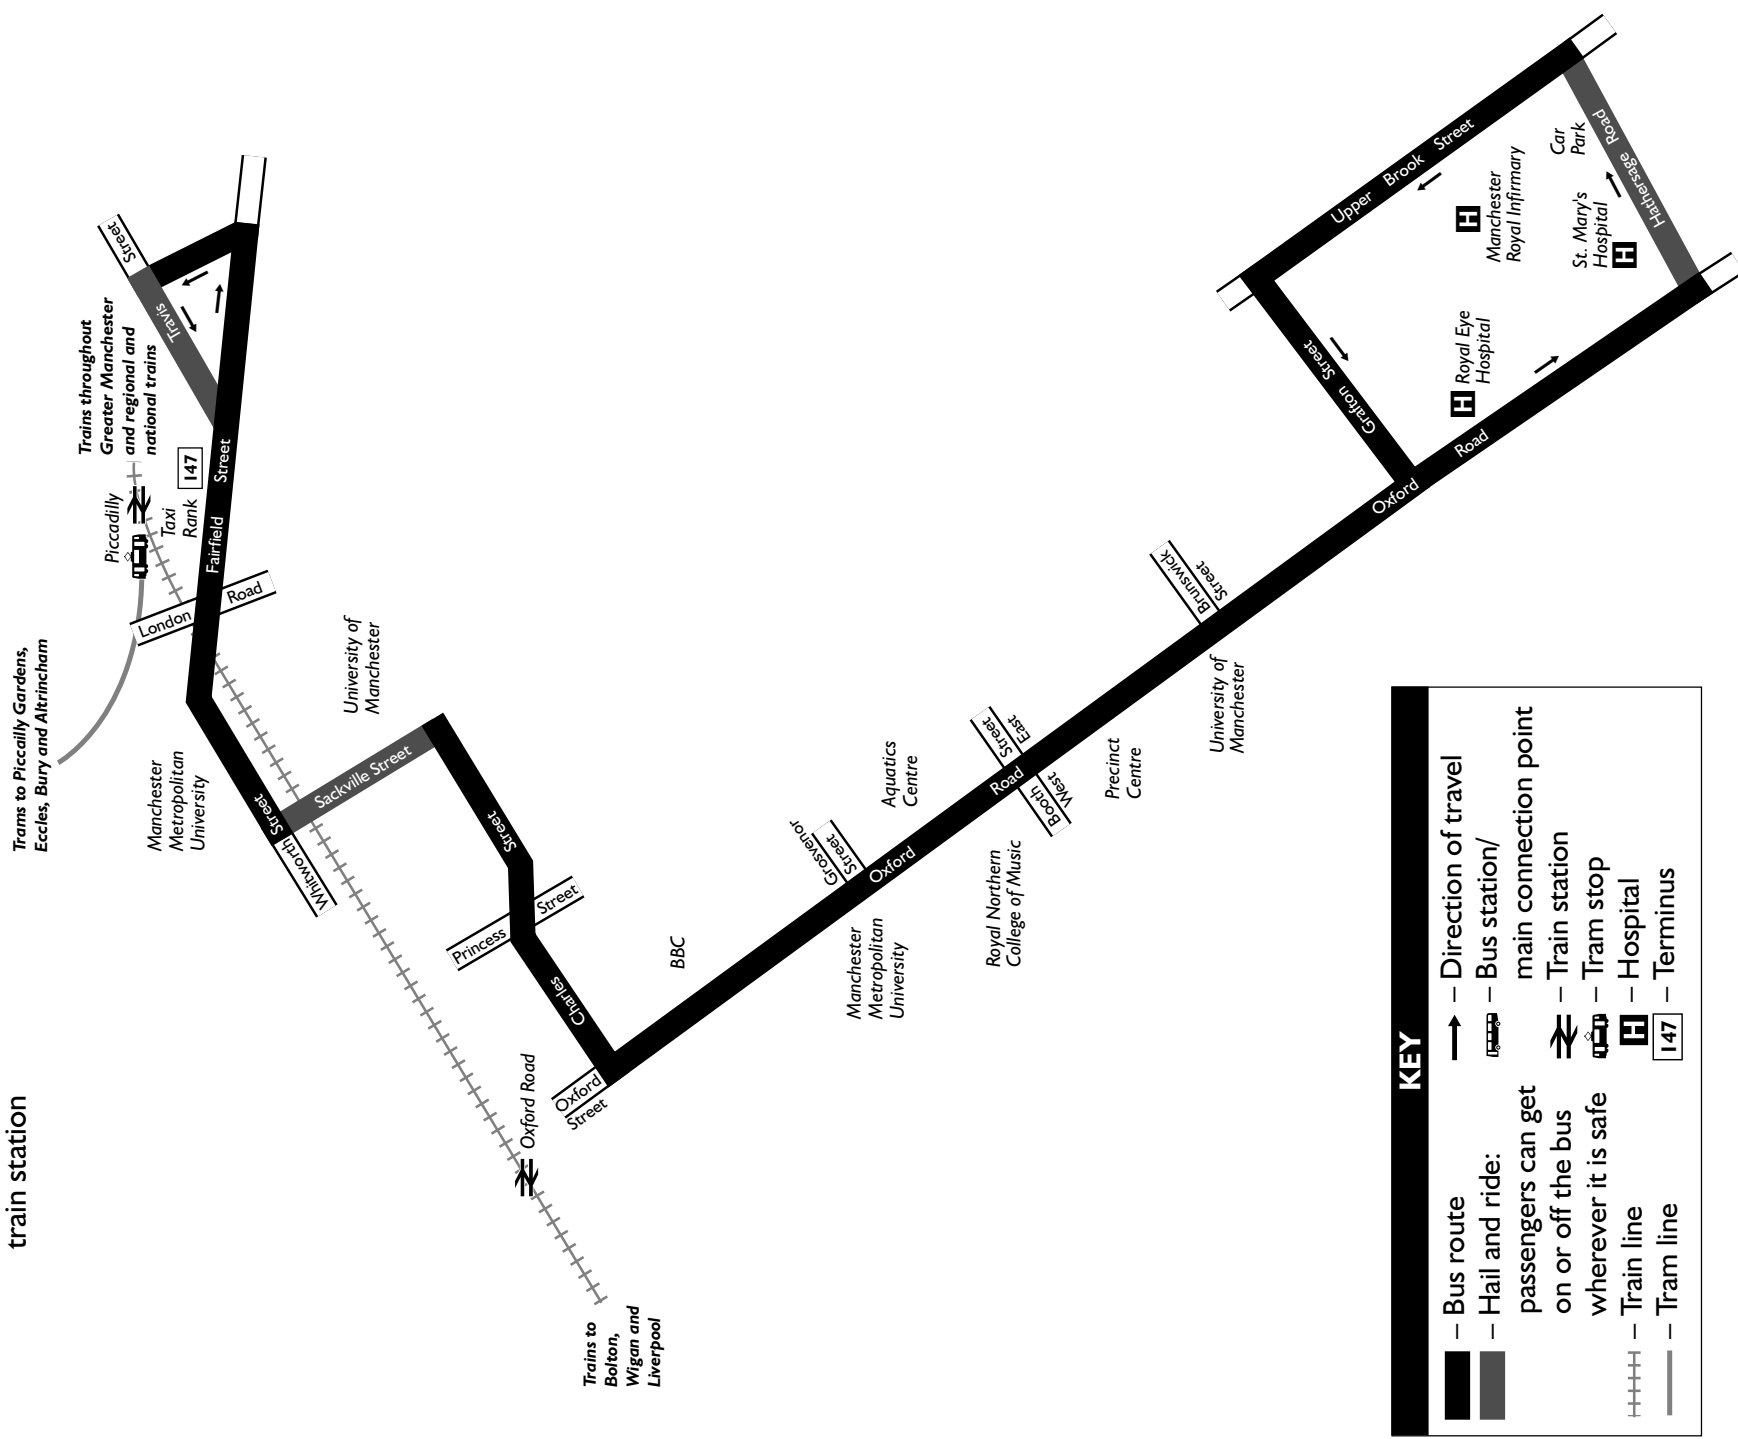

Connection points

- **Train:** Manchester, Piccadilly train station
  Oxford Road train station
- **Tram:** Manchester, Piccadilly train station

Route plan for bus numbers

KEY

- Bus route
- Hail and ride: passengers can get on or off the bus wherever it is safe
- Train line
- Tram line
- Direction of travel
- Bus station/main connection point
- Train station
- Tram stop
- Hospital
- Terminus

! Every care has been taken to ensure the accuracy of details in this publication; details were correct at time of going to print
© GMPT INFORMATION 2006.
© LA08900L.

Printed on paper made using pulp from fully sustainable, responsibly managed forestation, which is bleached without using elemental chlorine. It has been awarded the Nordic Swan certificate, complying with stringent controls of production processes, effluent discharge and environmental impact.